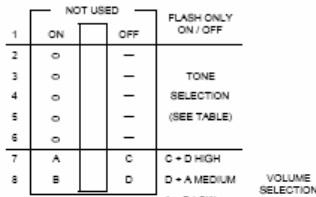

Connection

Tone List

No.	Tone	Description	Switch 23466	Second Stage Alarm
1	LF Sweep (Cranford sweep)	800-1000 Hz @ 0.5 sec	11111	800 Hz cont
2	Alternative alarm BS standard	800/950 Hz @ 2 Hz	11110	800 Hz cont
3	Warning Tone BS standard	800/1000 Hz @ 0.5 sec	11101	800 Hz cont
4	Alternative alarm BS standard	500/600 Hz @ 2 Hz	11100	500 Hz cont
5	HF Back up Intermittent tone	2800 Hz @ 1.0 sec on/off	11011	2800 Hz cont
6	LF Back up Alarm	800 Hz @ 150 msec on/off	11010	800 Hz cont
7	HF Back up Intermittent tone - fast	2800 Hz @ 150 msec on/off	11001	800 Hz cont
8	LF Continuous tone BS5839	800 Hz cont	11000	Same tone
9	Sweep tone (1 Hz)	800/300 Hz @ 1 Hz	10111	800 Hz cont
10	Australian slow whoop	Intermittent 970 Hz @ 0.625 ms on/0.625 ms off	10110	900-1200 Hz 3.75 sec on 0.25 sec off
11	Dutch sweep tone	970 Hz cont	10101	800-1200 Hz 3.5 sec on 0.5 sec off
12	Analogous sweep tone	500/600 Hz @ 2 Hz	10100	500 Hz cont
13	Sweep tone (3 Hz)	800/370 Hz @ 3 Hz	10011	800 Hz cont
14	Alternate HF slow sweep	2350/2800 Hz @ 3 Hz	10010	2800 Hz cont
15	Fast HF sweep	2400-2800 Hz @ 7 Hz	10001	2400 Hz cont
16	US Temporal Pattern LF	950 Hz for 0.5 sec on 0.5 sec off x 3 then 1.5 sec then repeat	10000	800 Hz cont
17	Intermittent tone BS standard	Intermittent tone 800 Hz @ 0.5 sec	01111	800 Hz cont
18	ISO 8201 LF BS5839 Pt 1 1988	Intermittent 970 Hz 500 ms on / 500	01110	Same tone
19	Intermittent tone medium	1000 Hz @ 0.25 sec on / off	01101	800 Hz cont
20	ISO8201 HF	Intermittent 2850 Hz 500 ms on / 500	01100	Same tone
21	Continuous tone	1000 Hz continuous	01011	Same tone
22	LF Buzz	800-550 Hz sweep @ 110 Hz	01010	800 Hz cont
23	HF Continuous	2800 Hz	01001	2800 Hz cont
24	Sweep tone (5 Hz)	800-270 Hz @ 5 Hz	01000	800 Hz cont
25	German DIN tone	Sweep 1200-500 Hz @ 1 Hz	00111	800 Hz cont
26	Swedish Fire signal	Intermittent 660 Hz 150 ms on / 150	00110	Same tone
27	French tone AFNOR	554 Hz for 100 ms and 440 Hz for	00101	800 Hz cont
28	Swedish all clear signal	Continuous 560 Hz	00100	Same tone
29	US Temporal Pattern HF	2900 Hz for 0.5 sec on 0.5 off x 3 then off for 1.5 sec then repeat	00011	2900 Hz cont
30	Siren 2 way ramp (short)	500/1200 Hz rising then falling 0.25	00010	800 Hz cont
31	FP1063.1-Telecom	Alternating tone 800/970 Hz @ 2 Hz	00001	800 Hz cont
32	Siren 2 way ramp (long)	500/1200 Hz 3 sec rising / 3 sec	00000	800 Hz cont

For tone wire neg to term 3 and/or 4
For 2nd tone wire neg to 1 and/or 2
Note that the 2nd tone will over-ride tone

All Vantage sounders are delivered with the volume set to medium and tone set to 11111 (Cranford sweep)

Part No.	VTB-32-SB			VTB-32-DB		
	Low	Med	High	Low	Med	High
Sound Level:						
Sound Output - @ 1 metre (Tone 1):	88 dBA	103 dBA	109 dBA	88 dBA	103 dBA	109 dBA
Current Consumption @ 24v dc (Tone 1):	≤ 14 mA	≤ 20 mA	≤ 41 mA	≤ 14 mA	≤ 20 mA	≤ 41 mA
Voltage Range:	18-35v dc			18-35v dc		
Number of Tones:	32			32		
Operating Frequency:	440 Hz to 2900 Hz			440 Hz to 2900 Hz		
IP Rating:	IP43			IP65		
Temperature Range:	-20°C to +70°C			-20°C to +70°C		
Weight (per unit packed):	233 g			258 g		

(sounders are available in red or white by adding -R (red) or -W (white) to the end of the part number)

DS040_Iss002_08/05